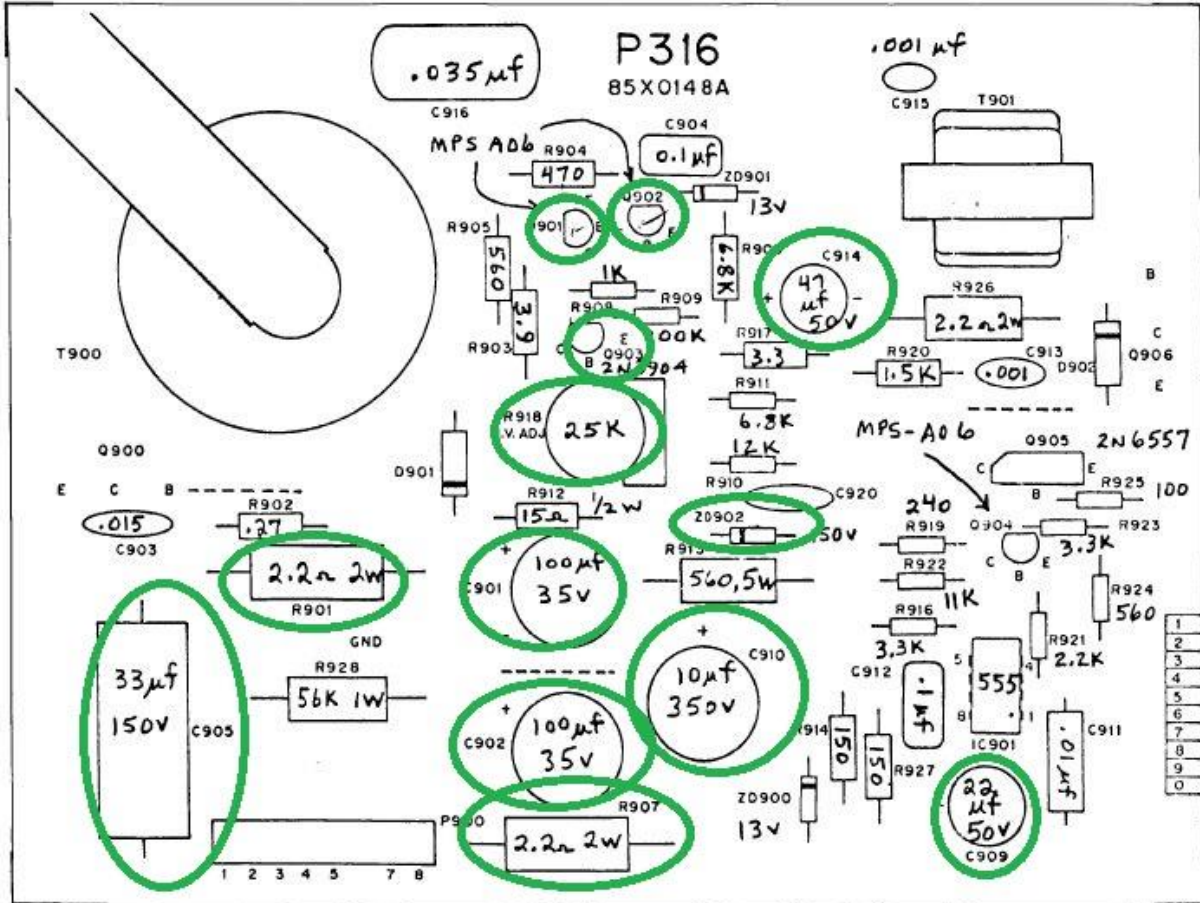

Wells Gardner K6100 Cap Map

Arcadeshop.com

High Voltage Cage

Neck Board

Deflection Board

Note: Items highlighted in Red are not used if an LV2000/LV2K is installed.