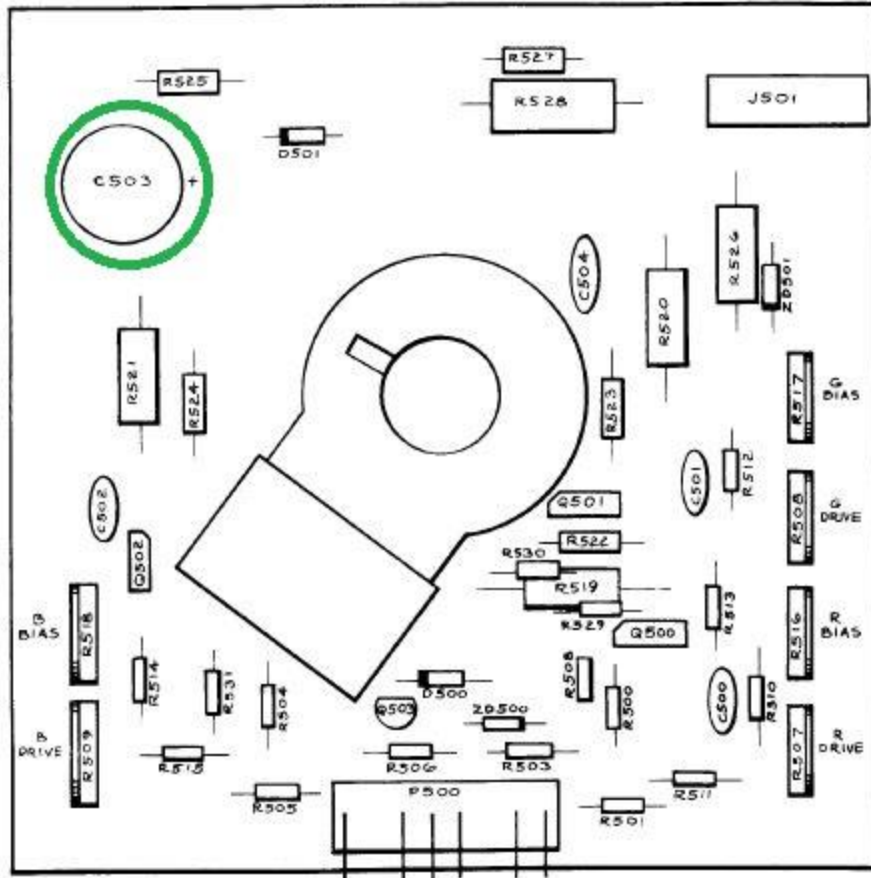

Wells Gardner K6100 Cap Map

Arcadeshop.com

High Voltage Cage

Neck Board

Deflection Board

Note: Items highlighted in Red are not used if an LV2000/LV2K is installed.