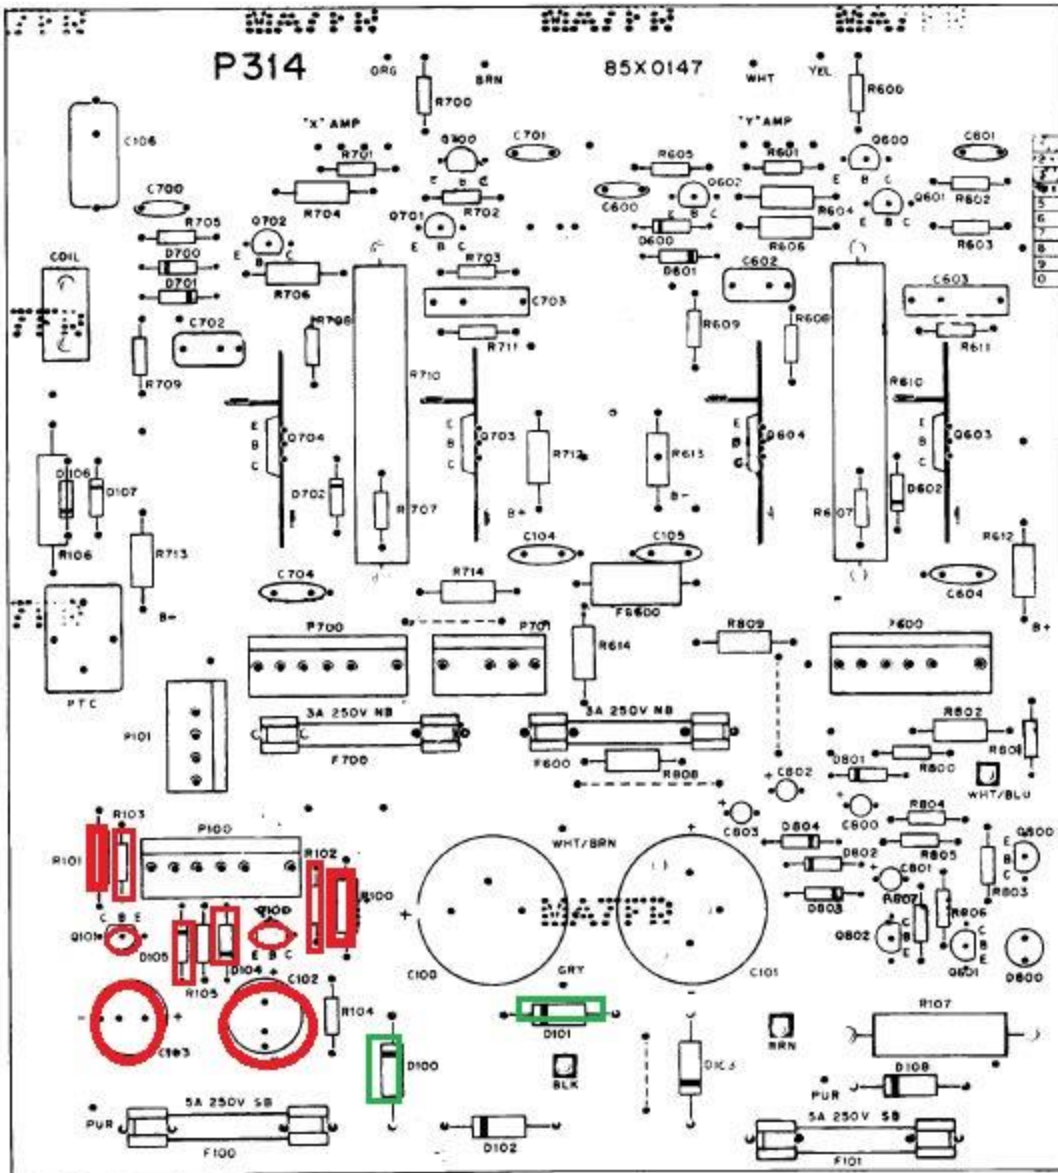

Wells Gardner K6100 Cap Map

Arcadeshop.com

High Voltage Cage

Neck Board

Deflection Board

Note: Items highlighted in Red are not used if an LV2000/LV2K is installed.